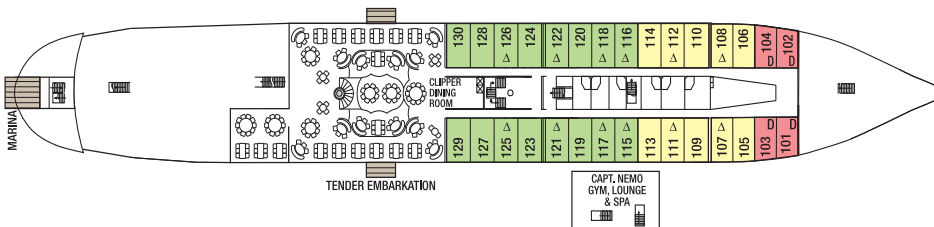

DECK PLANS

ROYAL CLIPPER

Virtual Tours of select cabins are available at www.starclippers.com

- Sun Deck
- Main Deck
- Clipper Deck
- Commodore Deck

Sun Deck

Main Deck

Clipper Deck

Commodore Deck

OWNERS SUITE

CLIPPER DECK

Deluxe outside suite (no private verandah), two double beds, separate sitting area, minibar, marble bathroom with whirlpool, room service

DELUXE SUITE

MAIN DECK

Deluxe outside suite, private verandah, twin/double beds, sitting area, minibar, marble bathroom with whirlpool and room service

CATEGORY 1

MAIN DECK

Deluxe deck cabin, double beds, minibar, marble bathroom with whirlpool, cabin doors open onto deck

CATEGORY 2

CLIPPER DECK

Superior outside cabin, twin/double/triple beds, marble bathroom with shower