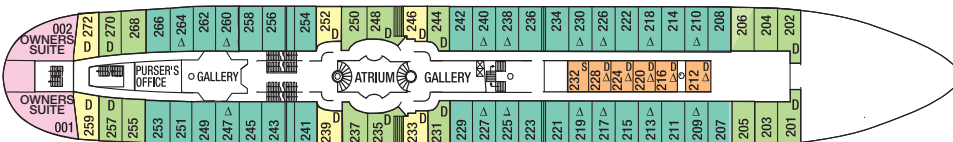

DECK PLANS

ROYAL CLIPPER

Virtual Tours of select cabins are available at www.starclippers.com

- Sun Deck
- Main Deck
- Clipper Deck
- Commodore Deck

Sun Deck

Main Deck

Clipper Deck

Commodore Deck

OWNERS SUITE

CLIPPER DECK

Deluxe outside suite (no private verandah), two double beds, separate sitting area, minibar, marble bathroom with whirlpool, room service

DELUXE SUITE

MAIN DECK

Deluxe outside suite, private verandah, twin/double beds, sitting area, minibar, marble bathroom with whirlpool and room service

CATEGORY 1

MAIN DECK

Deluxe deck cabin, double beds, minibar, marble bathroom with whirlpool, cabin doors open onto deck

CATEGORY 2

CLIPPER DECK

Superior outside cabin, twin/double/triple beds, marble bathroom with shower