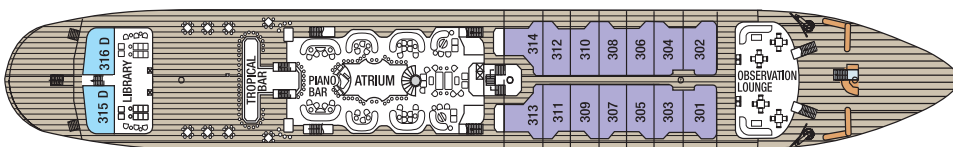

DECK PLANS

ROYAL CLIPPER

Virtual Tours of select cabins are available at www.starclippers.com

- Sun Deck
- Main Deck
- Clipper Deck
- Commodore Deck

Sun Deck

Main Deck

Clipper Deck

Commodore Deck

OWNERS SUITE

CLIPPER DECK

Deluxe outside suite (no private verandah), two double beds, separate sitting area, minibar, marble bathroom with whirlpool, room service

DELUXE SUITE

MAIN DECK

Deluxe outside suite, private verandah, twin/double beds, sitting area, minibar, marble bathroom with whirlpool and room service

CATEGORY 1

MAIN DECK

Deluxe deck cabin, double beds, minibar, marble bathroom with whirlpool, cabin doors open onto deck

CATEGORY 2

CLIPPER DECK

Superior outside cabin, twin/double/triple beds, marble bathroom with shower