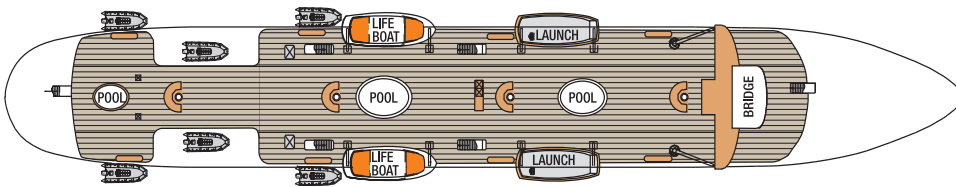

DECK PLANS

ROYAL CLIPPER

Virtual Tours of select cabins are available at www.starclippers.com

- Sun Deck
- Main Deck
- Clipper Deck
- Commodore Deck

Sun Deck

Main Deck

Clipper Deck

Commodore Deck

OWNERS SUITE

CLIPPER DECK

Deluxe outside suite (no private verandah), two double beds, separate sitting area, minibar, marble bathroom with whirlpool, room service

DELUXE SUITE

MAIN DECK

Deluxe outside suite, private verandah, twin/double beds, sitting area, minibar, marble bathroom with whirlpool and room service

CATEGORY 1

MAIN DECK

Deluxe deck cabin, double beds, minibar, marble bathroom with whirlpool, cabin doors open onto deck

CATEGORY 2

CLIPPER DECK

Superior outside cabin, twin/double/triple beds, marble bathroom with shower