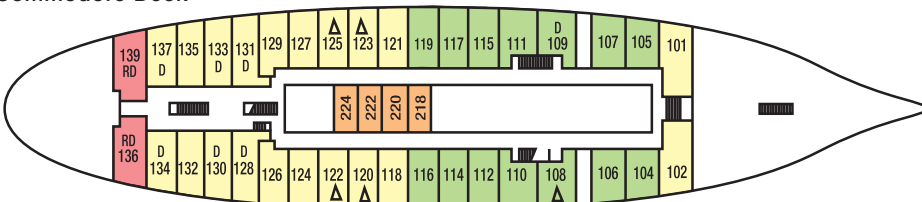

DECK PLANS

STAR CLIPPER/STAR FLYER

Virtual Tours of select cabins are available at www.starclippers.com

- Sun Deck
- Main Deck
- Clipper Deck
- Commodore Deck

Aft

Forward

Sun Deck

Main Deck

Clipper Deck

Commodore Deck

OWNERS CABIN

CLIPPER DECK

Deluxe outside cabin, double bed, sitting area, minibar, marble lined bathroom with whirlpool

CATEGORY 1

MAIN DECK & SUN DECK

Deluxe deck cabin, two lower beds convert to double bed, minibar, marble lined bathroom with whirlpool bath, cabin doors open onto deck

CATEGORY 2

CLIPPER DECK

Large outside cabin, two lower beds, double bed, or triple berths, marble lined bathroom with shower

CATEGORY 3

CLIPPER DECK & COMMODORE DECK

Outside cabin, two lower beds, double bed, or triple berths, marble lined bathroom with shower